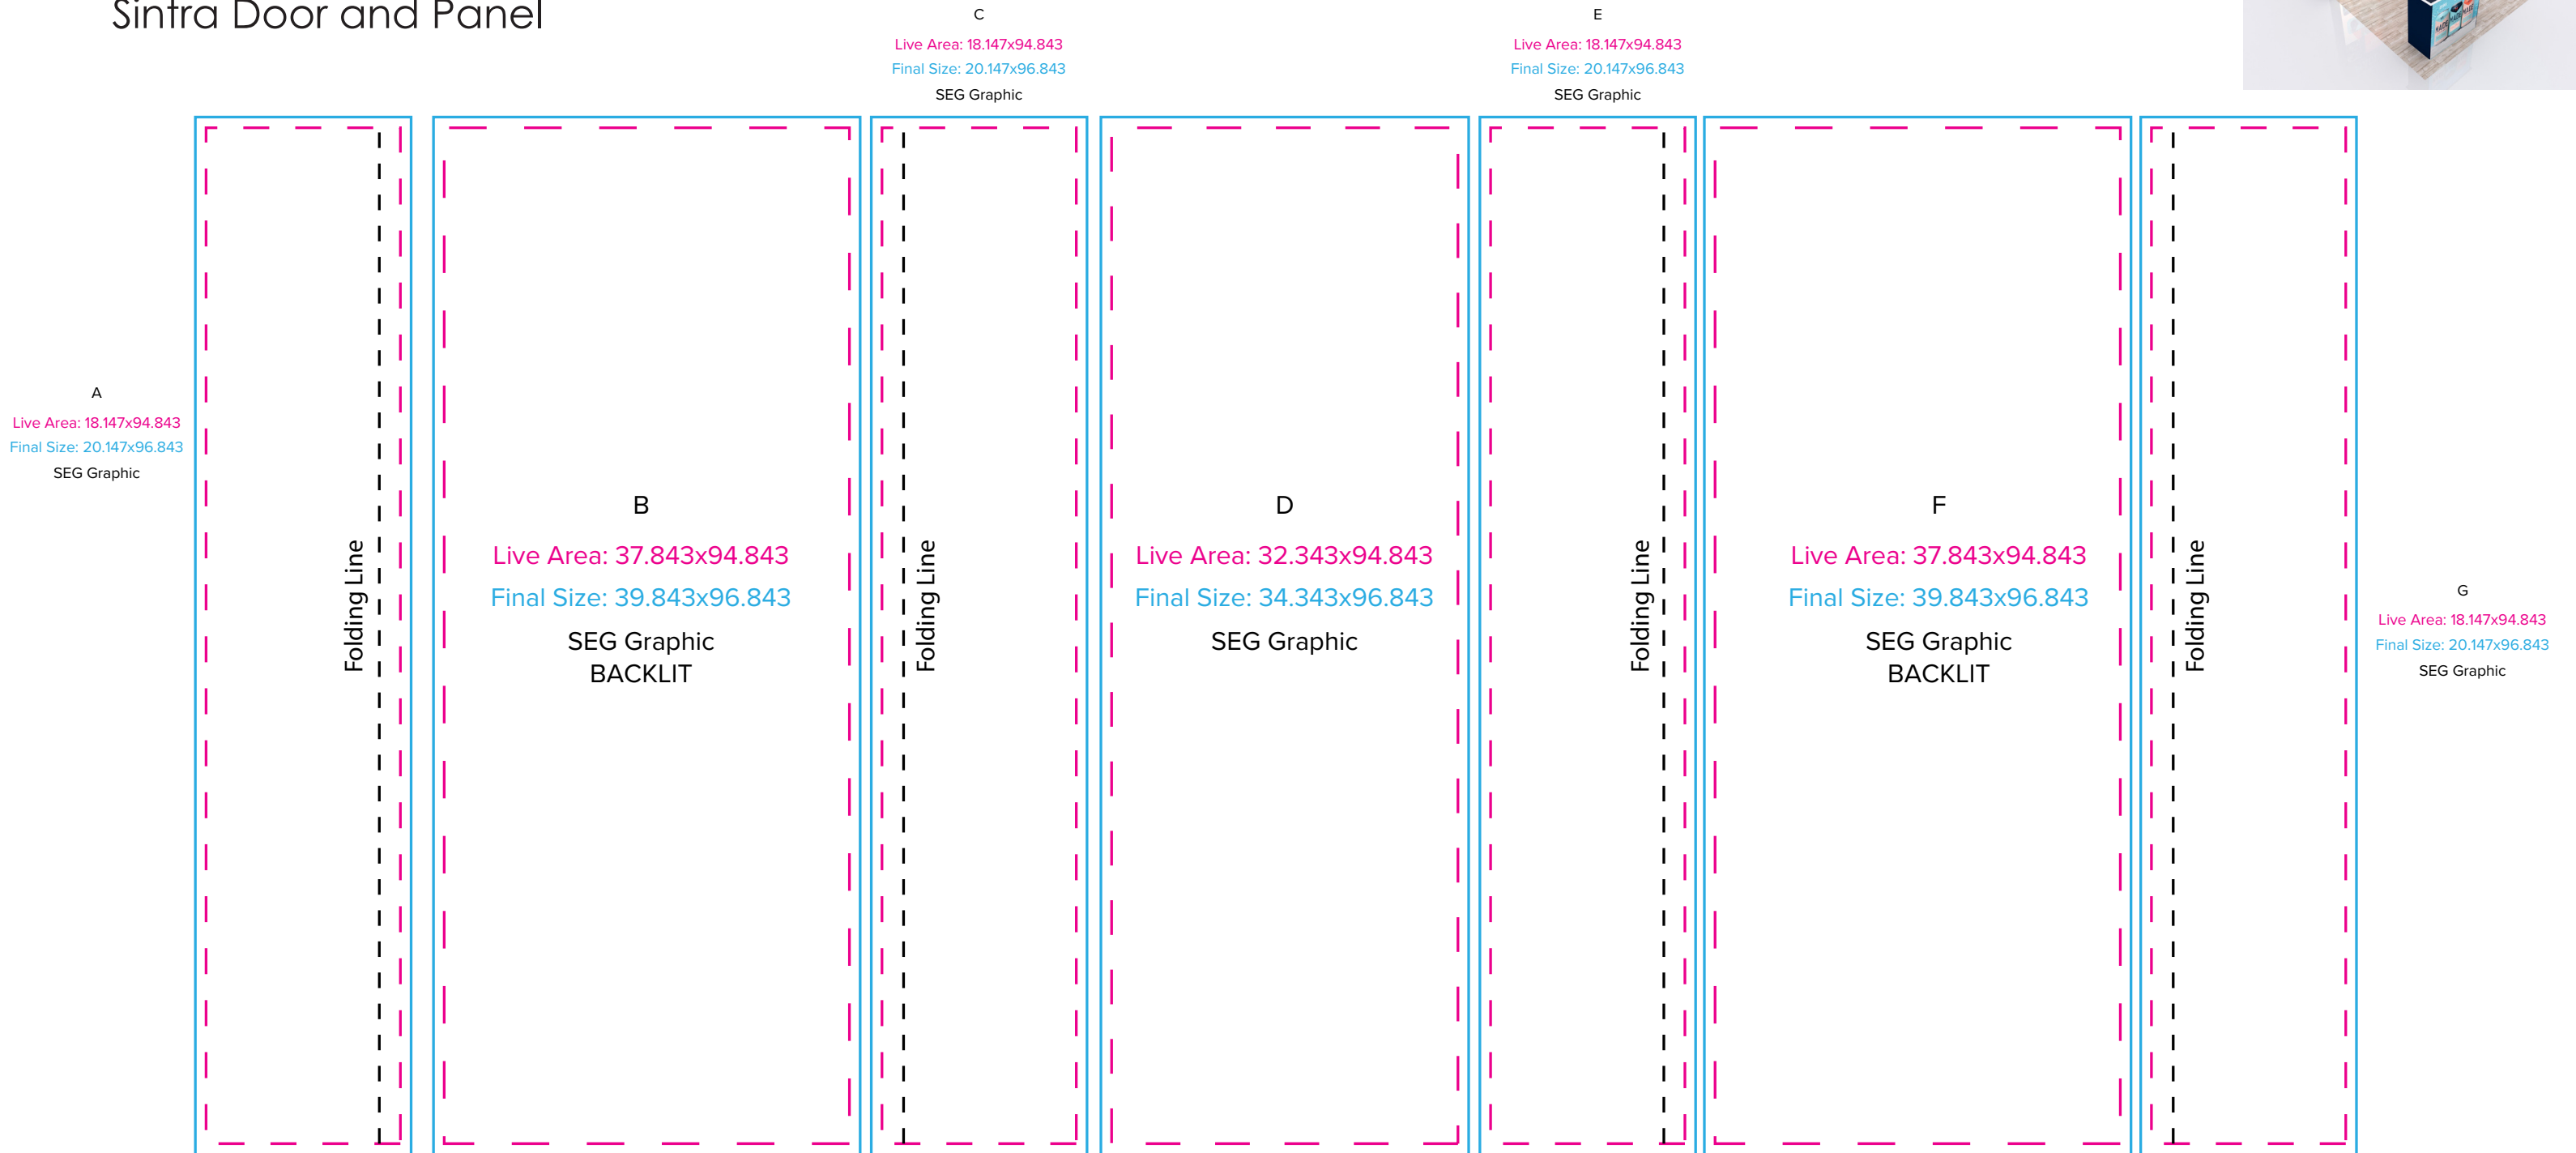

Graphic Template  
10 x 10 Inline Exhibit  
SEG Graphics,  
Sintra Door and Panel

NOTE: All Raster Art (jpg, tiff,psd, png, etc.) must be at least 100 dpi at print size.

Graphic Template  
10 x 10 Inline Exhibit  
GOD-1558 Reception Counter  
SEG Version

NOTE: All Raster Art (jpg, tiff,psd, png, etc.) must be at least 100 dpi at print size.

Graphic Template  
10 x 10 Inline Exhibit  
GOD-1558 Reception Counter  
Sintra Version

NOTE:  
1/2" of graphic perimeter  
is hidden by extrusion