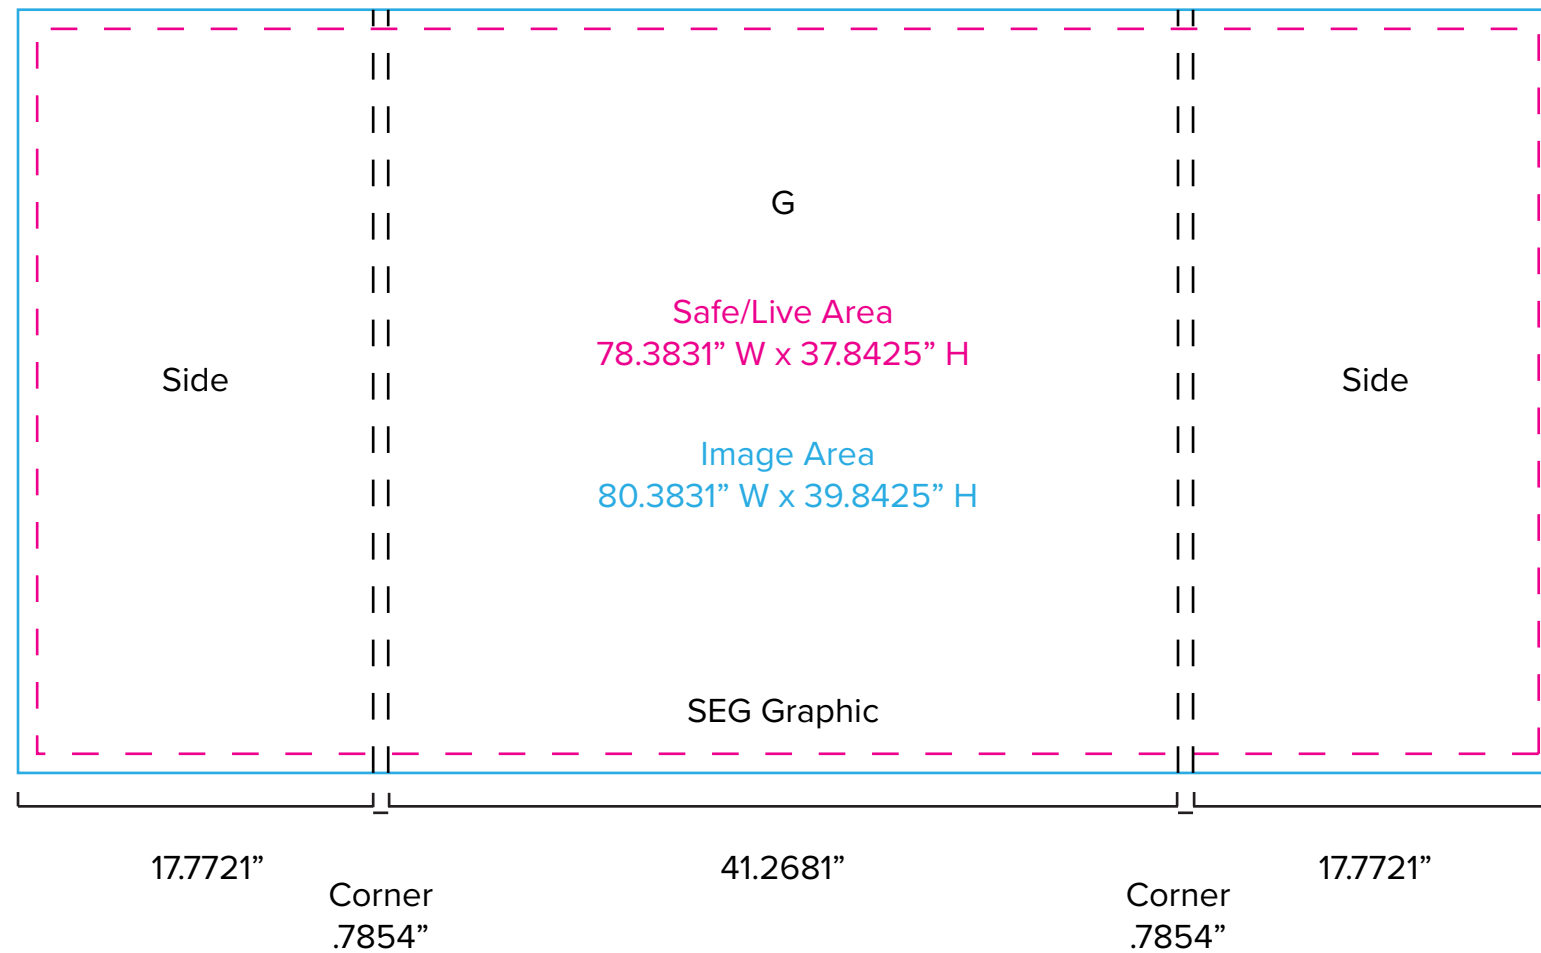

Graphic Template  
10 x 10 Inline Exhibit  
SEG Graphics,  
Sintra Door and Panel

NOTE: All Raster Art (jpg, tiff,psd, png, etc.) must be at least 100 dpi at print size.

Graphic Template  
10 x 10 Inline Exhibit  
GOD-1558 Reception Counter  
SEG Version

NOTE: All Raster Art (jpg, tiff,psd, png, etc.) must be at least 100 dpi at print size.

Graphic Template  
10 x 10 Inline Exhibit  
GOD-1558 Reception Counter  
Sintra Version

NOTE:  
1/2" of graphic perimeter  
is hidden by extrusion

NOTE: All Raster Art (jpg, tiff,psd, png, etc.) must be at least 100 dpi at print size.