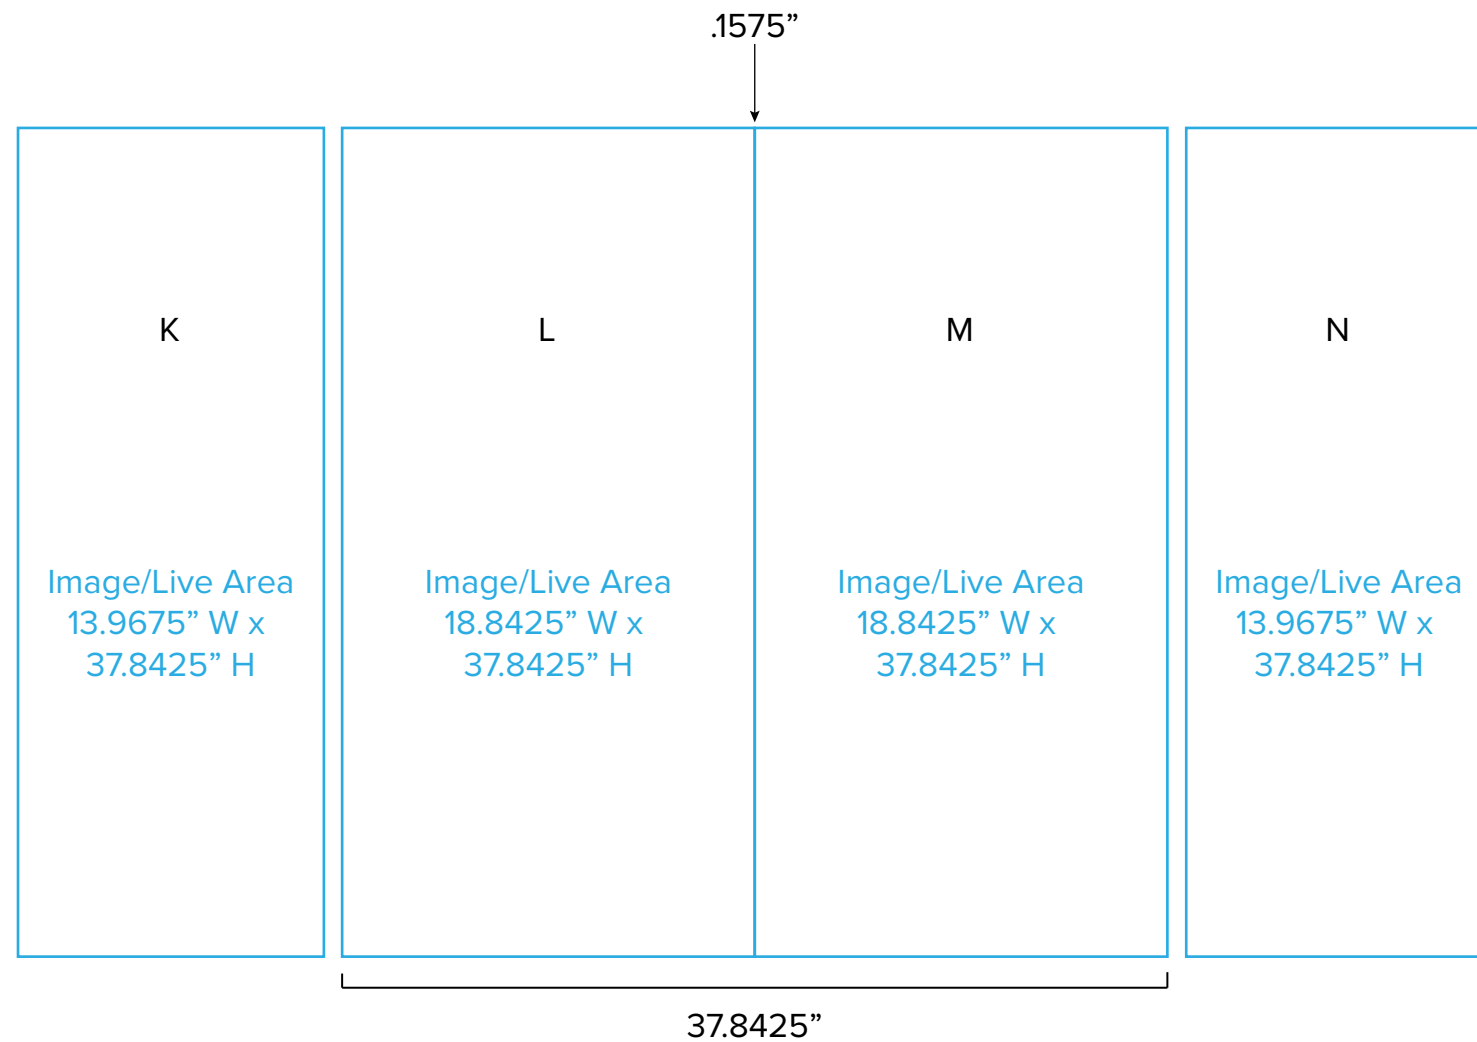

Graphic Template  
10 x 10 Inline Exhibit  
SEG Graphics,  
Sintra Door and Panel

NOTE: All Raster Art (jpg, tiff,psd, png, etc.) must be at least 100 dpi at print size.

Graphic Template  
10 x 10 Inline Exhibit  
GOD-1558 Reception Counter  
SEG Version

NOTE: All Raster Art (jpg, tiff,psd, png, etc.) must be at least 100 dpi at print size.

Graphic Template  
10 x 10 Inline Exhibit  
GOD-1558 Reception Counter  
Sintra Version

NOTE:  
1/2" of graphic perimeter  
is hidden by extrusion

NOTE: All Raster Art (jpg, tiff,psd, png, etc.) must be at least 100 dpi at print size.